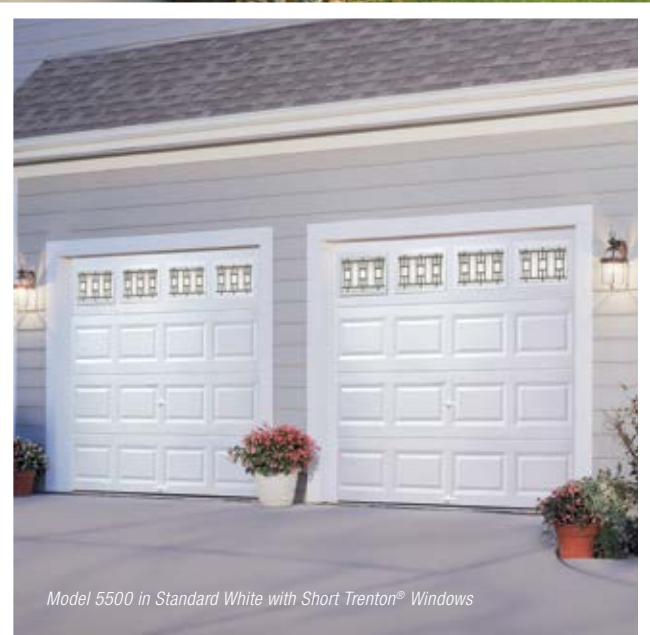

*Model 6130 in Desert Tan with Colonial 509 Windows*

Improve your home's appearance with a Holmes® Residential Steel garage door. Designed for beautiful, long-lasting performance. Choose from multiple panel styles, many color options and a wide range of window options to create a door that fits your budget and enhances your home's curb appeal.