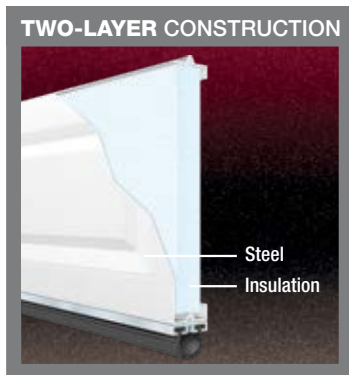

SILVER SERIES

BRONZE SERIES

CONSTRUCTION AND FINISH

- Two-layer construction for energy efficiency and enhanced durability.
- Thick vinyl-backed polystyrene insulation for added energy efficiency.
- 5500 and 5503 have 1-5/16" thick polystyrene insulation (6.3 R-value).