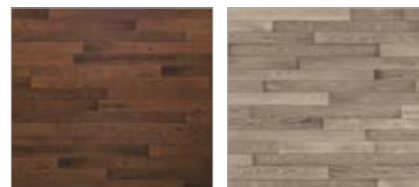

ULTRA-GRAIN® PLANK

Kona Finish

Coastal Gray Finish

Available in Kona or Coastal Gray finishes that complement mid-century, farmhouse, coastal cottage and transitional home styles.

Exterior steel surface has a wood-look plank design that runs horizontal, with clear and simple lines.