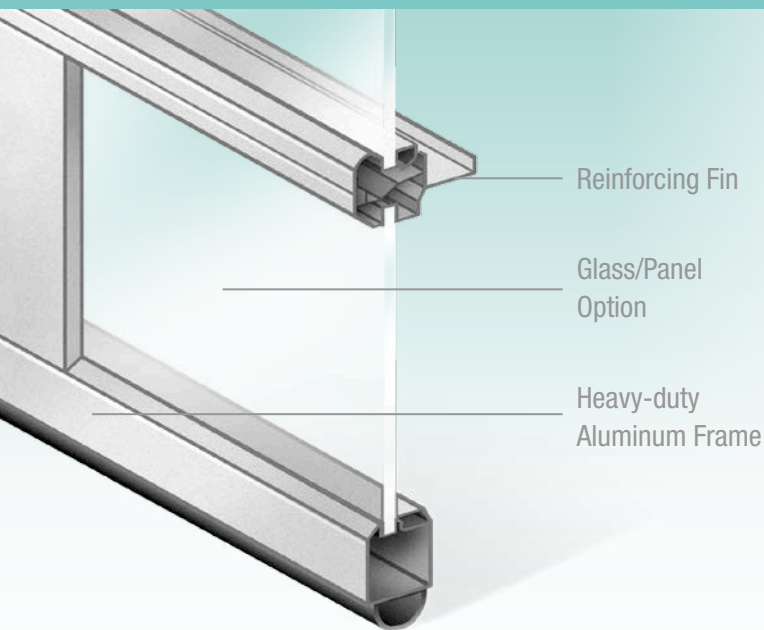

Model AVI with Ultra-Grain® Dark Cherry Frame and Insulated Frosted Glass

Contemporary Collection doors combine aluminum and glass to create a sleek look and are the perfect choice to modernize any home. Transforming not only garages, Contemporary Collection doors may also be used as an indoor loft partition or as a versatile solarium door. Many glass and panel combinations are available for varying degrees of privacy.

CONSTRUCTION AND FINISH

- 2-1/8" thick, virtually maintenance-free, long-lasting aluminum frame.
- Most glass is acrylic or tempered. Available in single pane (Model AV) or insulated (Model AVI).
NOTE: Non-insulated 1/4" mirrored or White laminate is available on Model AVI only.
- Model AV available with acrylic or non-insulated 1/8" tempered clear or frosted glass or solid aluminum panel options.
- Model AVI available with insulated tempered, non-insulated 1/4" mirrored or White laminate glass options.
- Tongue-and-groove joints and bottom weatherseal in a rust-proof aluminum retainer helps seal out the elements.
- Frames come standard in clear anodized or painted White, Commercial Brown or Bronze. Optional anodized Black, Ultra-Grain® finishes or powder coated available (additional cost).