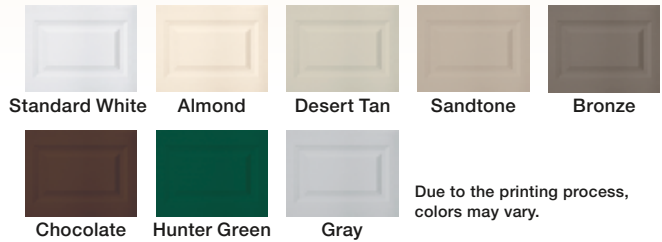

CONSTRUCTION AND FINISH

- Elegant raised panel design for improved curb appeal.
- Three-layer construction provides maximum energy efficiency, the quietest operation and superior durability.
- Prefinished, stucco textured flush interior for beauty inside and out.
- Model 6130 has 1-3/8" thick polystyrene insulation (6.5 R-value).
- All models can be painted to match your home's exterior. Please visit <http://info.garagedoors.com/lrv> for paint instructions.

DOOR STYLE

Elegant Raised Panel – Model 6130

COLOR OPTIONS

WINDOWS

Plain Short

Plain Long

Trenton® Short

Trenton® Long