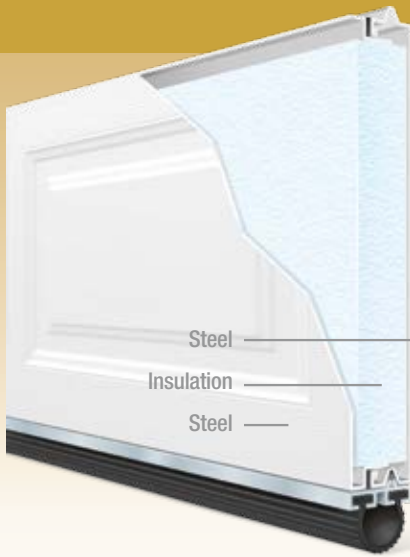

MODEL 6130

1 3/8"
POLYSTYRENE
INSULATION

EFFICIENCY
6.5
R-VALUE

Calculated door section
R-value is in accordance
with DASMA TDS-163.

CONSTRUCTION AND FINISH

- Elegant raised panel design for improved curb appeal.
- Three-layer construction provides maximum energy efficiency, the quietest operation and superior durability.
- Prefinished, stucco textured flush interior for beauty inside and out.
- Model 6130 has 1-3/8" thick polystyrene insulation (6.5 R-value).
- All models can be painted to match your home's exterior. Please visit <http://info.garagedoors.com/lrv> for paint instructions.